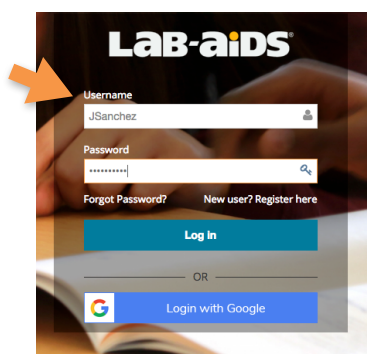

Dear families,

Your school is now using our new platform for your online science portal. This Portal is unique to its user so students can highlight, bookmark pages, and take notes within the pages.

1. Once you've received login information from your teacher, go to [lab-aids.com](http://lab-aids.com) and click **Book Login**.

#### Classic Login

Haven't been contacted by Lab-Aids to switch over?  
This one's for you.

Classic Login

#### New Login

Click below to login to our new Portals.  
(If you know your school has switched to the new portals, use this one.)

New Login

3. Enter the **username** and **password** provided by your teacher.